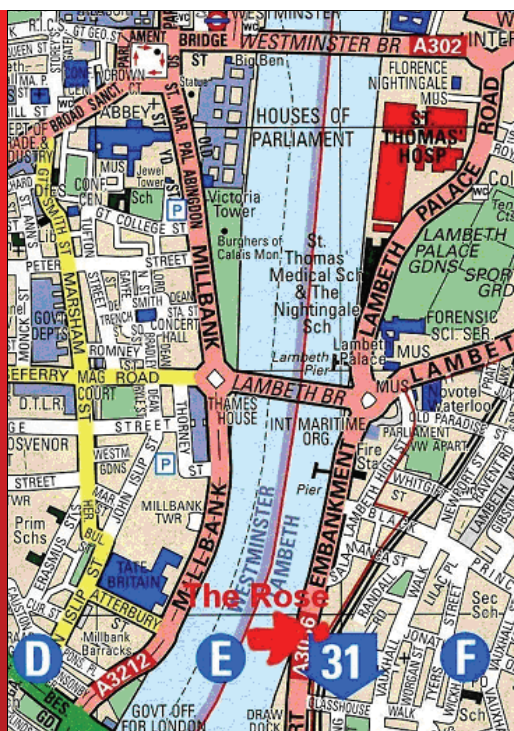

Venue Information

The Rose Wine Bar
35 Albert Embankment
London, SE1 7TL

The Rose is on the Albert Embankment (opposite Millbank Tower and Tate Britain) between Lambeth Bridge and Vauxhall Bridge.

From Vauxhall, take the road beside the river past MI6 and The Rose is on your right.

Please note that the event will be held in the upstairs room overlooking the Thames so there are a few stairs to climb.

Travel Information

The nearest overground train station, tube station and bus station are all housed at Vauxhall Cross which is a 5 minute walk from The Rose.